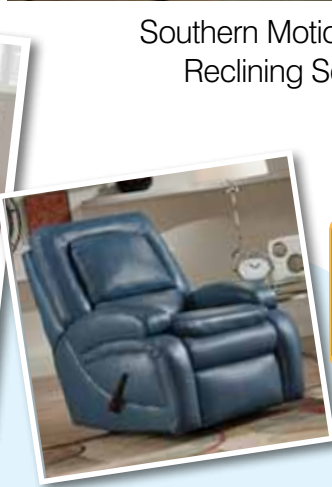

Southern Motion® Rocker Recliner **\$499** Was \$869 \$42 Biweekly

Southern Motion® Reclining Sofa **\$893** \$74 Biweekly Was \$893

Southern Motion® Rocker Recliner **\$473** \$39 Biweekly Was \$789

Available with Power for Only **\$520**