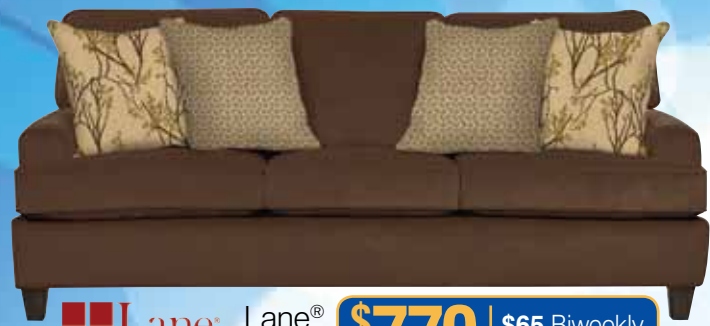

ALL FURNITURE & ACCESSORIES 40% OFF STOREWIDE! See Store for Details.

Lane® Sofa **$779** $65 Biweekly Was $1299